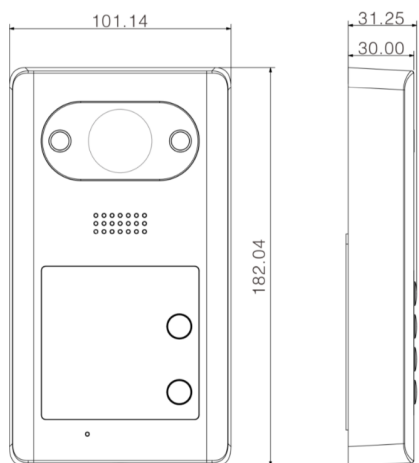

### Technical Specification

<b>System</b>	
Main Processor	Embedded Micro Processor
Operation System	Embedded LINUX OS
<b>Video</b>	
Video Compression	H.264
Image Sensor	1/2.8" 2MP CMOS
Focal Length	1.9mm
Angle of View	H:140°
Day/Night	ICR
<b>Audio</b>	
Audio Compression	G.711
Audio Input	Omnidirectional Mic
Audio Output	Built-in Speaker
Bidirectional Talk	Support Dual-way Bidirectional talk
<b>Operation Mode</b>	
Keypad	1/2/4 Mechanical Buttons
Reader	Mifare Card
<b>Interface</b>	
Door Control	1
Alarm In	2(1ch unlock button, 1ch feedback)
RS485	1
<b>Network</b>	
Ethernet	10M/100Mbps Self-adaptive
Network Protocol	TCP/IP
<b>General</b>	
Ingress Protection	IP65, IK08
Tamper Switch	1
Installation	Surface

Material	Aluminum
Power	DC 12V, PoE(802.3af)
Power Consumption	Standby $\leq 1W$ , Work $\leq 7W$
Working Temperature	-40°C~+60°C
Relative Humidity	10%~90%RH
Dimensions	182.0mm×30.0mm×101.0mm
Weight	0.8Kg

## Dimension