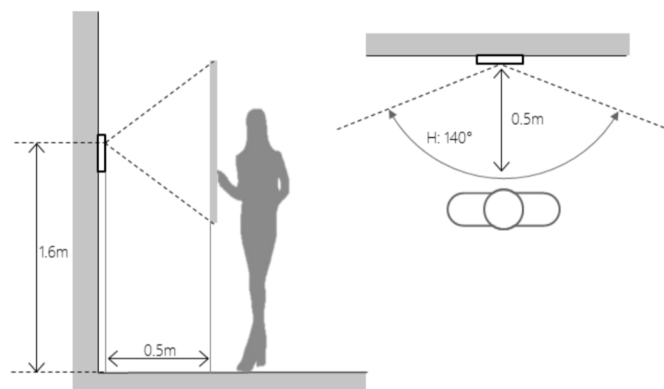

### Technical Specification

<b>System</b>	
Main Processor	Embedded Micro Processor
Operation System	Embedded LINUX OS
<b>Video</b>	
Video Compression	H.264
Image Sensor	1/2.8" 2MP CMOS
Focal Length	1.9mm
Angle of View	H:140°
Day/Night	ICR
<b>Audio</b>	
Audio Compression	G.711
Audio Input	Omnidirectional Mic
Audio Output	Built-in Speaker
Bidirectional Talk	Support Dual-way Bidirectional talk
<b>Operation Mode</b>	
Keypad	1/2/4 Mechanical Buttons
Reader	Mifare Card
<b>Interface</b>	
Door Control	1
Alarm In	2(1ch unlock button, 1ch feedback)
RS485	1
<b>Network</b>	
Ethernet	10M/100Mbps Self-adaptive
Network Protocol	TCP/IP
<b>General</b>	
Ingress Protection	IP65, IK08
Tamper Switch	1
Installation	Surface

Material	Aluminum
Power	DC 12V, PoE(802.3af)
Power Consumption	Standby $\leq 1W$ , Work $\leq 7W$
Working Temperature	-40°C~+60°C
Relative Humidity	10%~90%RH
Dimensions	182.0mm×30.0mm×101.0mm
Weight	0.8Kg

## Dimension

## View Area